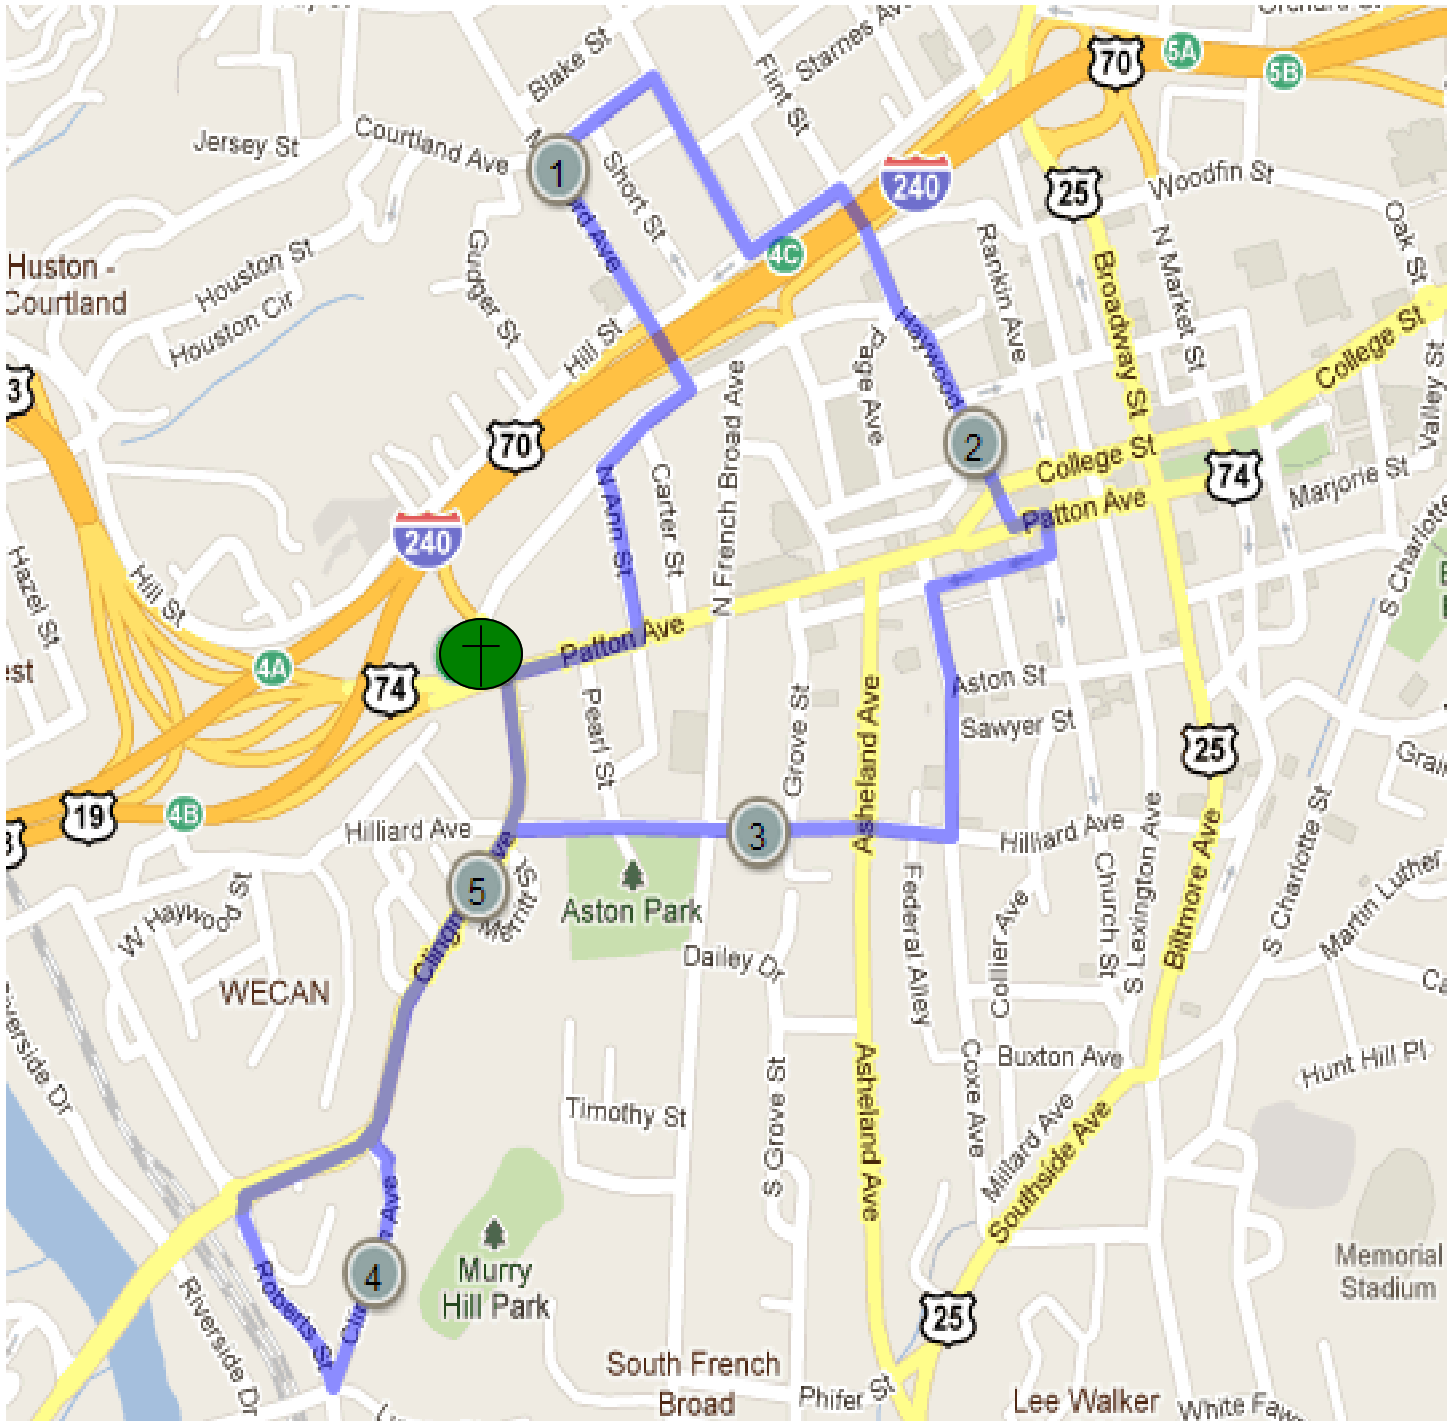

A Walk Of Awareness: Asheville's Invisible Box

Route Map

Haywood Street Congregation
Start & Finish Point